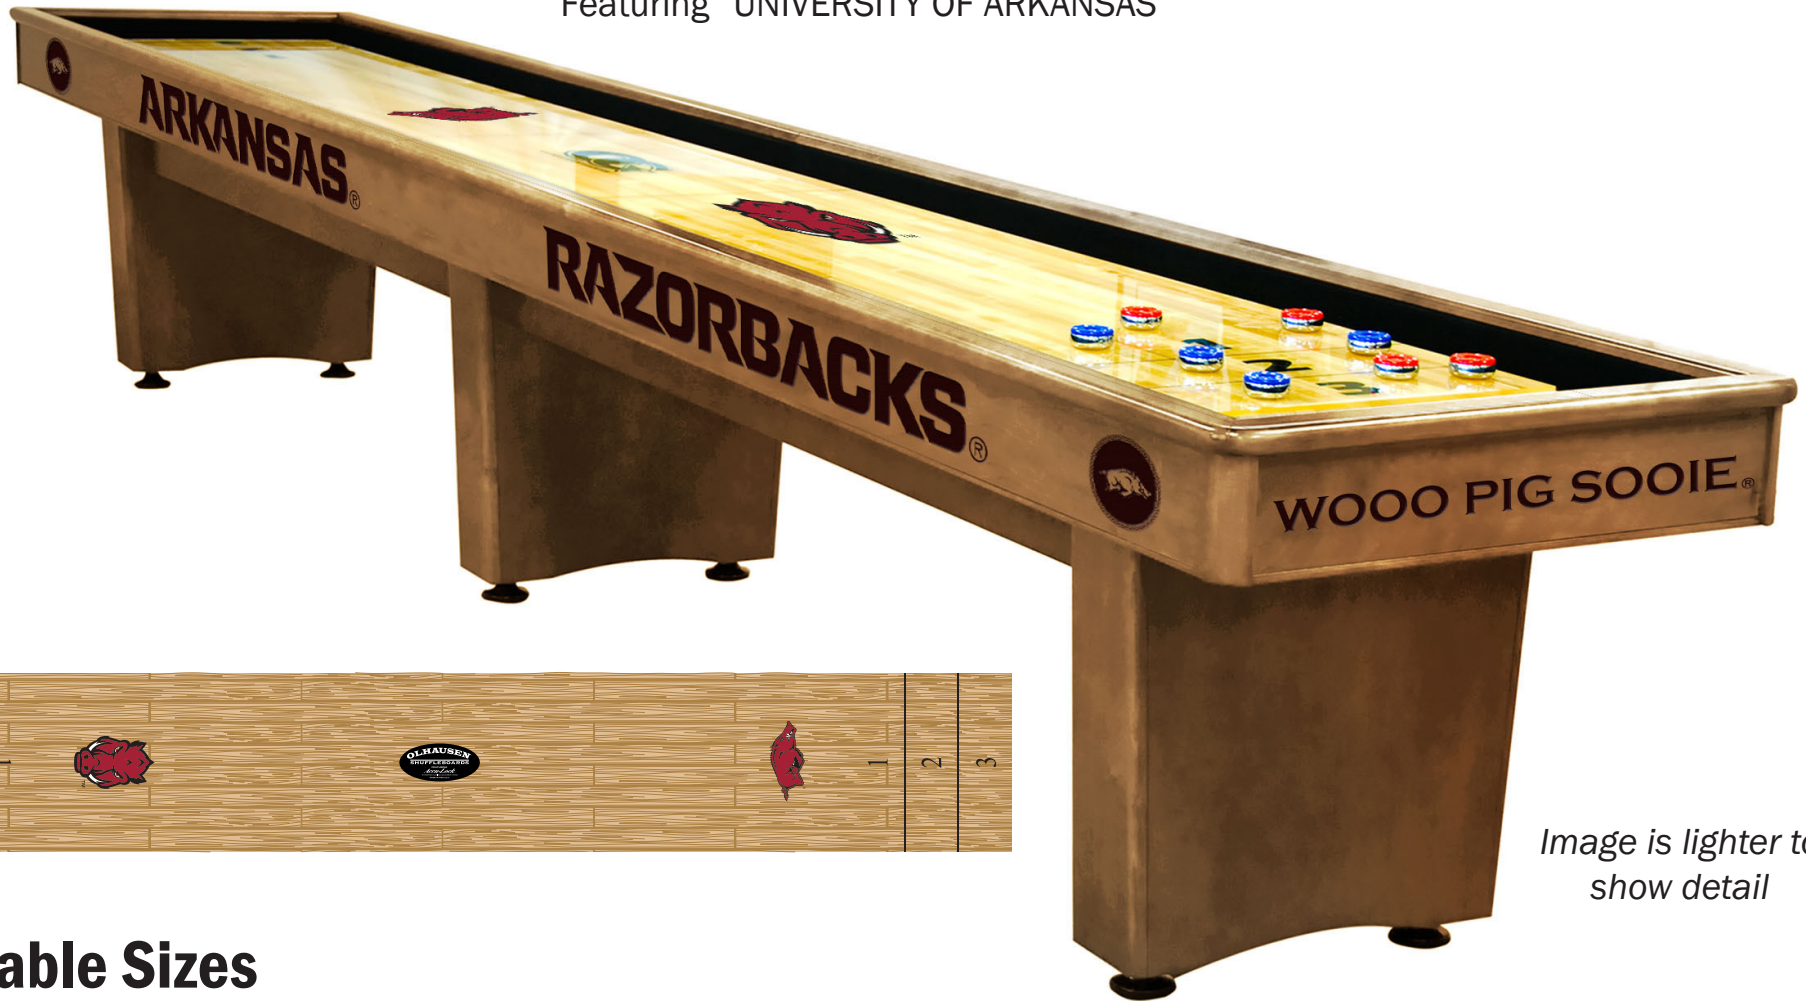

WAVE 7 / OLHAUSEN BILLIARDS MANUFACTURING

Collegiate "Medallion" Series Shuffleboard Table

Featuring "UNIVERSITY OF ARKANSAS"

Image is lighter to show detail

Available Sizes

9', 12', 14', 16', 18', 20 and 22'

FINISH OPTIONS:

TRADITIONAL MAHOGANY TRADITIONAL CHERRY BRANDYWINE